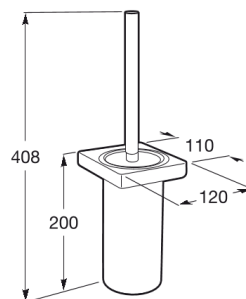

TEMPO

Wall-mounted toilet brush

PRICE (VAT INCLUDED)

£338.72

TECHNICAL DRAWINGS

FEATURES

Installation type: Wall-mounted

Material: Plastic