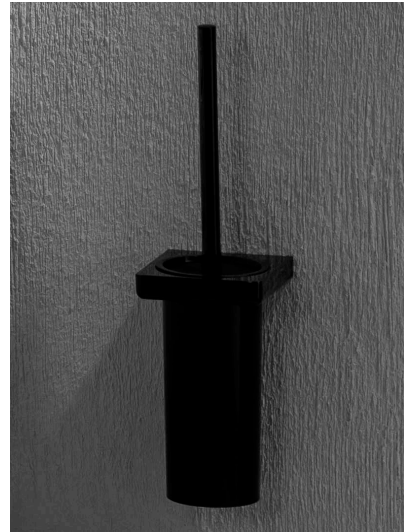

TEMPO

Wall-mounted toilet brush

PRICE (VAT INCLUDED)

£338.72

TECHNICAL DRAWINGS

FEATURES

Installation type: Wall-mounted

Material: Plastic

Tempo

With a neutral design, Tempo will suit any bathroom space. Free standing and wall-mounted options as well as different colour options, this collection is very versatile.